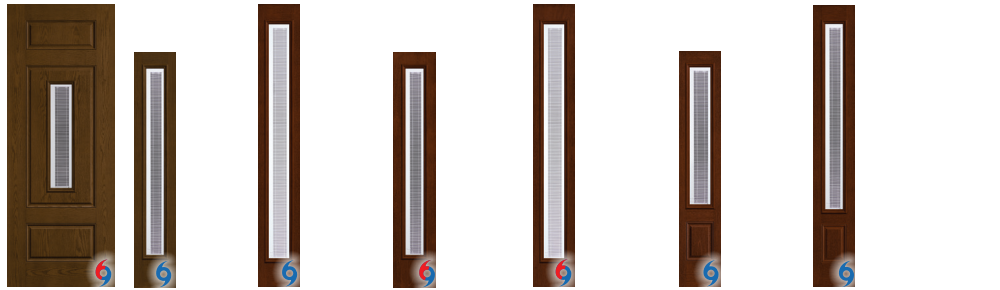

FC8972 O Also available: S8972 S	FC141SL O Also available: S130SL S	FCM8115SL M Also available: 81225PSL O S829SL S	FCM1286SL M R Also available: 1286SL O R S6128SL S R	FCM81225SL M R Also available: 81225SL O R S85928SL S R	FCM5425SL M Also available: FC5425SL O S5425SL S	FCM8110SL M Also available: 81964PSL O S8682SL S

FCM678SL M Also available: FC678SL O S132SL S	FCM8678SL M Also available: 8678SL O S8132SL S

Available Door Selections & Options

M Fiber-Classic Mahogany	O WBDR Option
O Fiber-Classic Oak	R WBDR / HVHZ Option
S Smooth-Star	R No Stile Lines

Note: For HVHZ options, you must specify Impact laminated glass, shown here with available sizes, and Impact steel-plate reinforced fiberglass door, shown on page 27 with available sizes. Please verify that there is a Thermo-Tru product approval specific to your area for the door system configuration before buying.