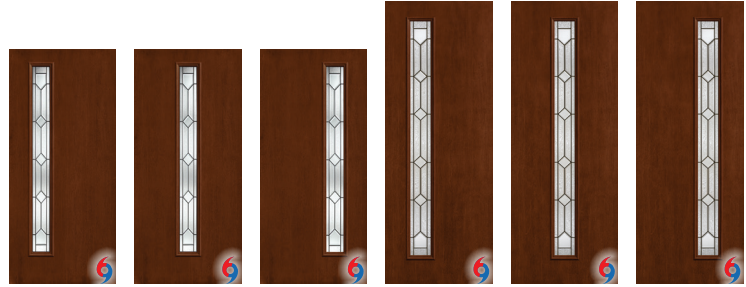

Crystalline™

- FCM1LBL M Also available: FC1LBL O S1LBL S
- FCM1BL M Also available: FC1BL O S1BL S
- FCM1RBL M Also available: FC1RBL O S1RBL S
- FCM81LBL M Also available: FC81LBL O S81LBL S
- FCM81BL M Also available: FC81BL O S81BL S
- FCM81RBL M Also available: FC81RBL O S81RBL S