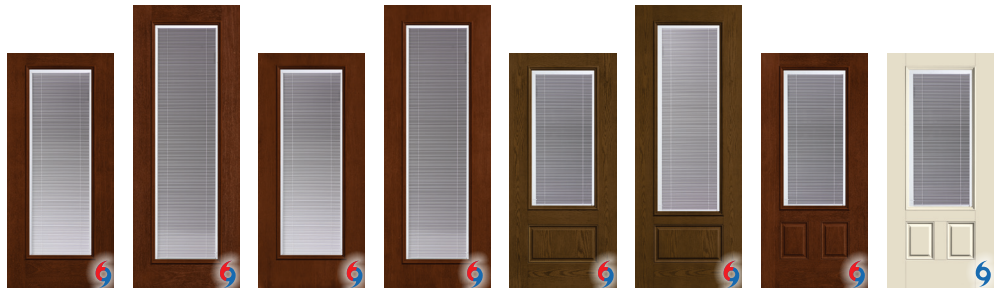

Internal Blinds

Provide the privacy and convenience of a cordless blind enclosed between glass.

- ① Single-Hand Operator
- ② Privacy Bar

Glass Sizes Available

22" x 80"	8" x 47"
22" x 64"	8" x 36"
22" x 47"	7- ¹³ / ₁₆ " x 80"
22" x 36"	7" x 64"