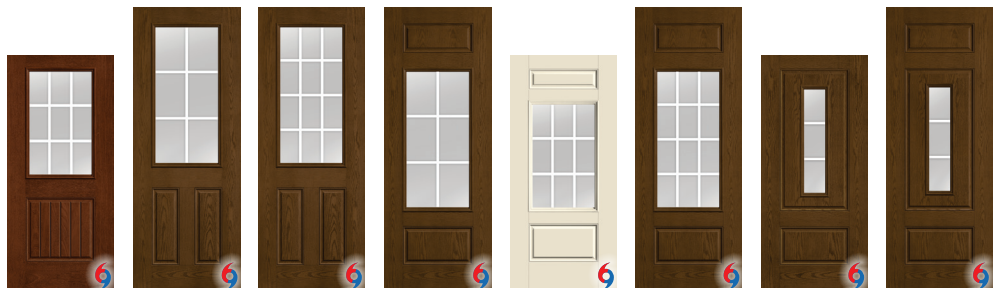

FCM6042 M	FC8323 O	FC8321 O	FC8319 O	S32 S	FC832 O	FC809203 O	FC862203 O
Also available: S6042 S	Also available: FCM8323 M S8323 S	Also available: FCM8321 M S8321 S	Also available: S8319 S		Also available: S832 S	Also available: S93203 S	Also available: S831203 S

Continued on next page.

Available Door Selections & Options

- M Fiber-Classic Mahogany
- O Fiber-Classic Oak
- S Smooth-Star
- 6 WBDR Option
- 6 WBDR / HVHZ Option
- No Stile Lines

Note: For HVHZ options, you must specify Impact laminated glass, shown here with available sizes, and Impact steel-plate reinforced fiberglass door, shown on page 27 with available sizes. Please verify that there is a Therma-Tru product approval specific to your area for the door system configuration before buying.