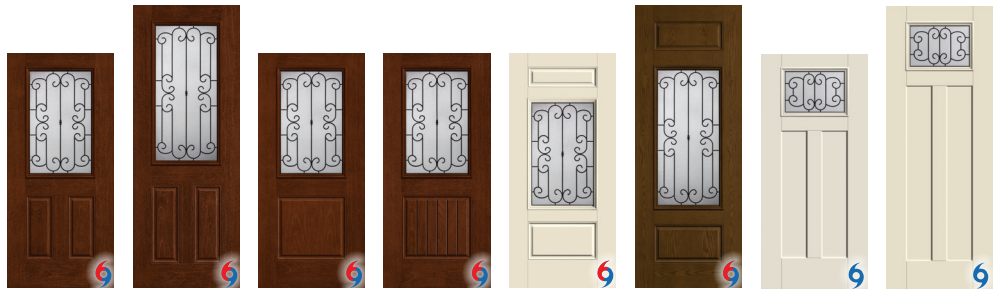

FCM581 **M**
Also available:
FC581 **O**
S581 **S**

FCM8581 **M**
Also available:
FC8581 **O**
S8581 **S**

FCM575 **M**
Also available:
S575 **S**

FCM577 **M**
Also available:
S577 **S**

S579 **S**

FC8579 **O**
Also available:
S8579 **S**

S2670 **S**

S82670 **S**