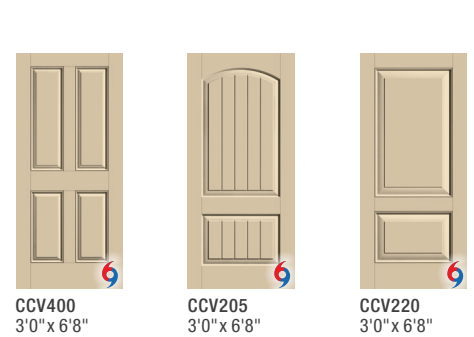

Classic-Craft®

Classic-Craft® Mahogany Collection™

Classic-Craft® Rustic Collection™

Classic-Craft® Oak Collection™

Classic-Craft® Canvas Collection™

Available Door Selections & Options

-  WBDR / HVHZ Option
-  WBDR Option