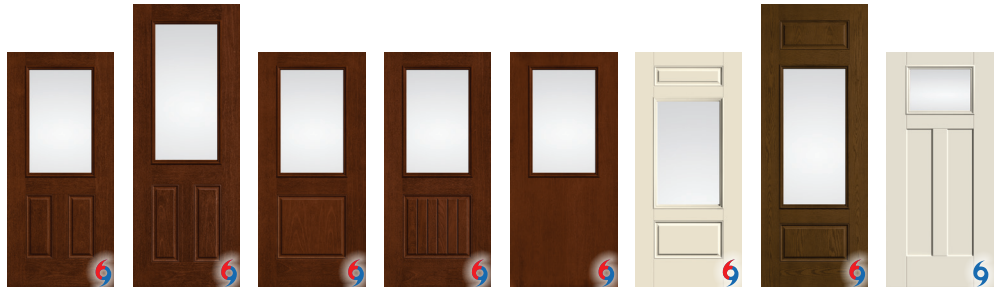

FCM62 **M** Also available: FC62 **O** S206 **S** FCM862 **M** Also available: 81929P **O** S81929P **S** FCM6021 **M** Also available: S6021 **S** FCM6041 **M** Also available: S6041 **S** FCM670 **M** Also available: FC670 **O** S104 **S** S30 **S** 81971P **O** Also available: S830 **S** S2610 **S**