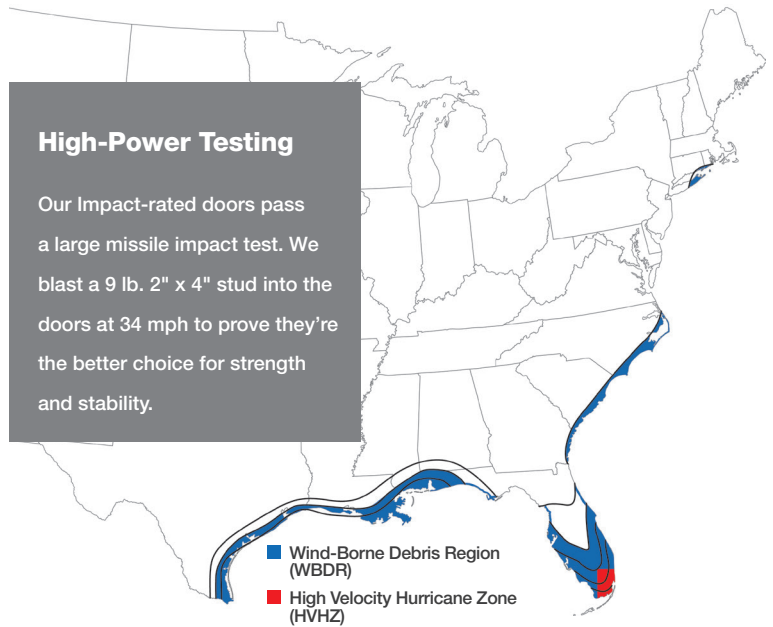

Therma-Tru offers Impact-rated doors and glass that can be used to meet high-wind and coastal region codes and regulations, offering excellent performance in extreme weather conditions while providing added protection.

Step 1: Use the map as a guide to find out if you need product for WBDR or HVHZ.

Always confirm building code requirements in your area before buying.*

Step 2: Use the icons to find available Therma-Tru® product options in this brochure.

Designed to withstand wind forces up to 167 mph (DP-50). (ASTM E 1886 / ASTM E 1996)