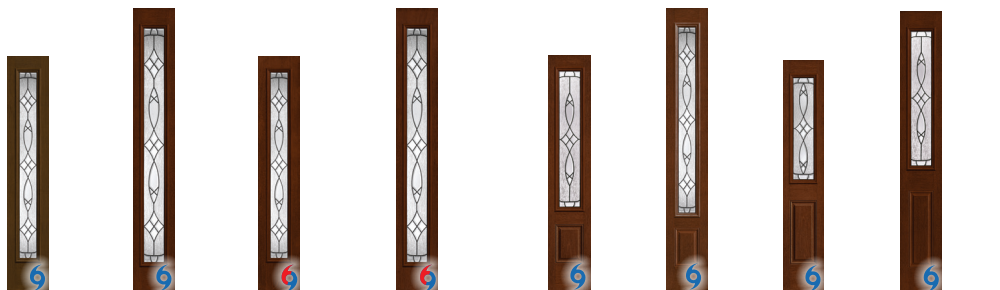

- FC108SL **O**
  Also available:
  S6002SL **S**
- FCM871SL **M**
  Also available:
  81918PSL **O**
  S85892SL **S**
- FCM808SL **M** **R**
  Also available:
  FC808SL **O** **R**
  S4570SL **S** **R**
- FCM81918SL **M** **R**
  Also available:
  81918SL **O** **R**
  S85927SL **S** **R**
- FCM765SL **M**
  Also available:
  FC765SL **O**
  S975SL **S**
- FCM882SL **M**
  Also available:
  81952PSL **O**
  S894SL **S**
- FCM109SL **M**
  Also available:
  FC109SL **O**
  S6000SL **S**
- FCM863SL **M**
  Also available:
  81933PSL **O**
  S85912SL **S**

Available Door Selections & Options

- **M** Fiber-Classic Mahogany
- **O** Fiber-Classic Oak
- **S** Smooth-Star
- **6** WBDR Option
- **6** WBDR / HVHZ Option
- **R** No Stile Lines