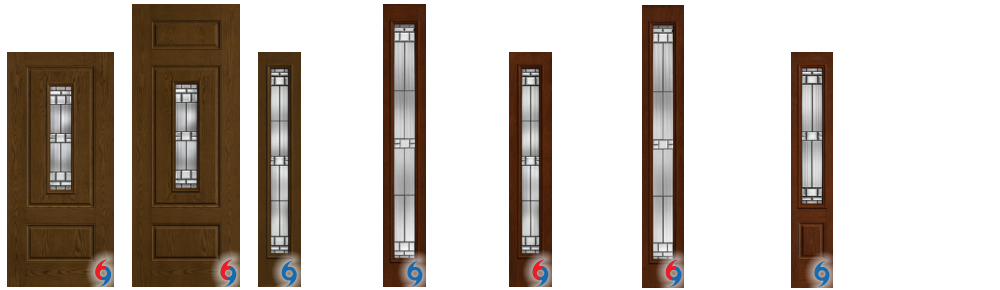

FC80954 O Also available: S9354 S	FC86254 O Also available: S83154 S	FC905SL O Also available: S154SL S	FCM893SL M Also available: 81986PSL O S8602SL S	FCM815SL M ■ Also available: FC815SL O ■ S602SL S ■	FCM81986SL M ■ Also available: 81986SL O ■ S85932SL S ■	FCM907SL M Also available: FC907SL O S6092SL S