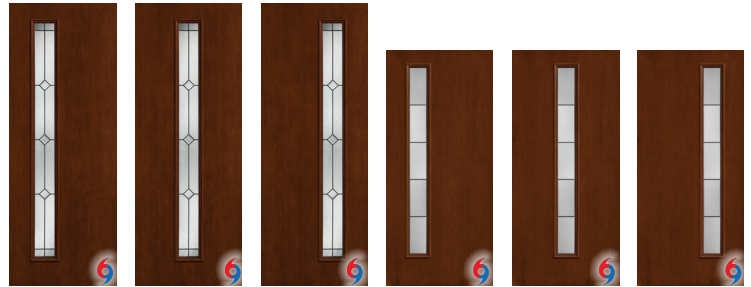

Axis_™

FCM81LPB M   **FCM81PB** M   **FCM81RPB** M   **FCM1LAX** M   **FCM1AX** M   **FCM1RAX** M
Also available: Also available: Also available: Also available: Also available: Also available:
FC81LPB O   **FC81PB** O   **FC81RPB** O   **FC1LAX** O   **FC1AX** O   **FC1RAX** O
S81LPB S   **S81PB** S   **S81RPB** S   **S1LAX** S   **S1AX** S   **S1RAX** S