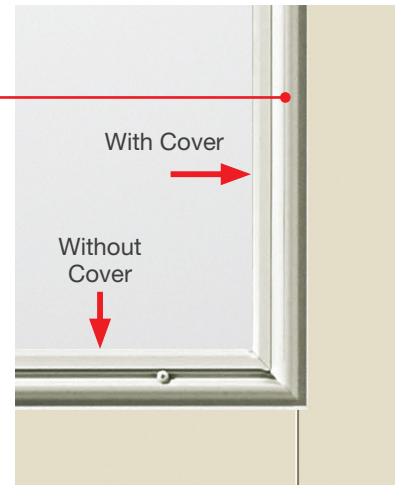

Impact Doors

Feature a built-in 24-gauge steel plate lining.

Impact Glass

Features special laminated glass construction.

Impact-Rated Internal Blinds

Features laminated glass construction and a durable, paintable aluminum lite frame with a flat profile aesthetic cover for a simple look.

Impact Lip-Lite Frame

Features durable, paintable aluminum construction. An attractive scrolled profile gives a thin, sleek appearance and a screw channel cover helps hide unsightly screws.

Available Glass Shapes