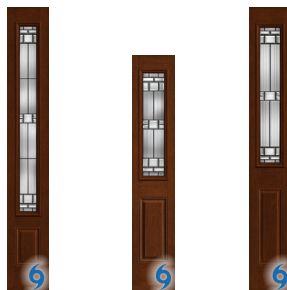

FCM889SL M Also available: 81956PSL O S891SL S	FCM906SL M Also available: FC906SL O S291SL S	FCM888SL M Also available: 81938PSL O S85917SL S

Available Door Selections & Options

M Fiber-Classic Mahogany	WBDR Option
O Fiber-Classic Oak	WBDR / HVHZ Option
S Smooth-Star	■ No Stile Lines

Note: For HVHZ options, you must specify Impact laminated glass, shown here with available sizes, and Impact steel-plate reinforced fiberglass door, shown on page 27 with available sizes. Please verify that there is a Therma-Tru product approval specific to your area for the door system configuration before buying.