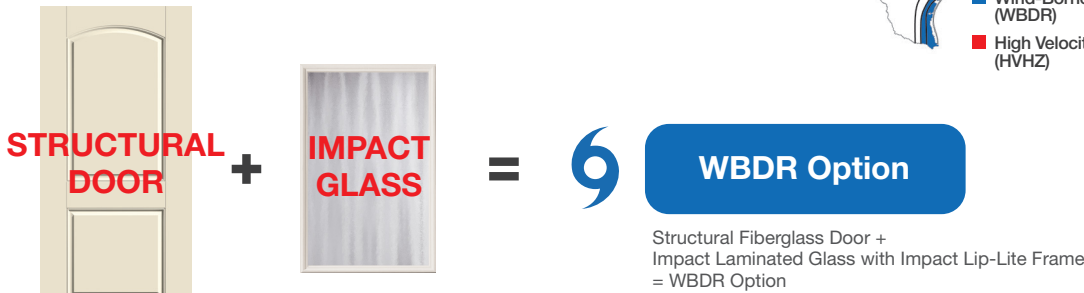

Therma-Tru offers Impact-rated doors and glass that can be used to meet high-wind and coastal region codes and regulations, offering excellent performance in extreme weather conditions while providing added protection.

Step 1: Use the map as a guide to find out if you need product for WBDR or HVHZ.

Always confirm building code requirements in your area before buying.*

Step 2: Use the icons to find available Therma-Tru® product options in this brochure.

Designed to withstand wind forces up to 167 mph (DP-50). (ASTM E 1886 / ASTM E 1996)